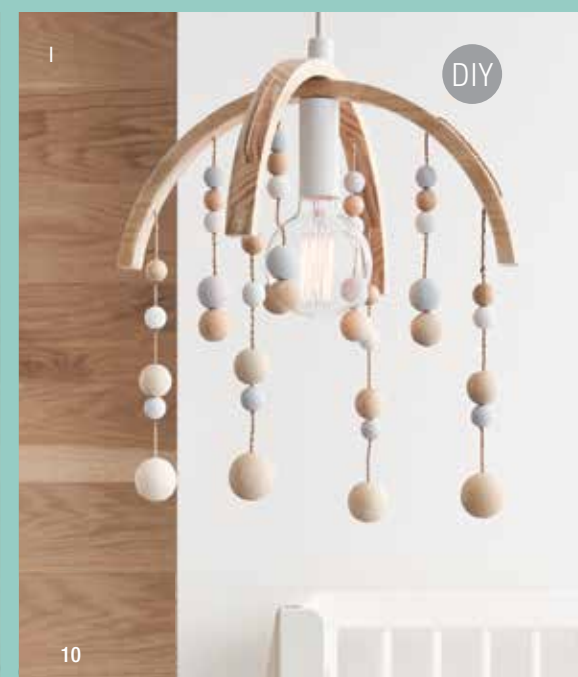

NEW CHILDREN'S LIGHTING RANGE