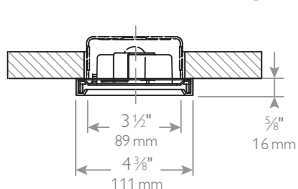

SlimSurface LED 4" downlight