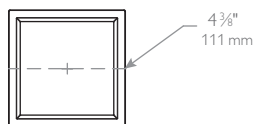

Square aperture

SlimSurface LED 4" and 6" square aperture

SlimSurface LED 4" downlight

- 10W SURFACE SQUARE LED PANEL WHITE
- 10W SURFACE SQUARE LED PANEL WARMWHITE
- 18W SURFACE SQUARE LED PANEL WHITE
- 18W SURFACE SQUARE LED PANEL WARMWHITE
- 24W SURFACE SQUARE LED PANEL WHITE
- 24W SURFACE SQUARE LED PANEL WARMWHITE
- 7W RECESSED SQUARE LED PANEL WHITE
- 7W RECESSED SQUARE LED PANEL WARMWHITE
- 18W RECESSED SQUARE LED PANEL WHITE
- 18W RECESSED SQUARE LED PANEL WARMWHITE
- 24W RECESSED SQUARE LED PANEL WHITE
- 24W RECESSED SQUARE LED PANEL WARMWHITE