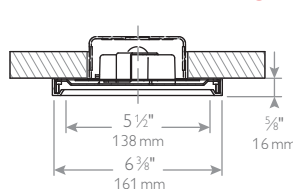

# Square aperture

SlimSurface LED 4" and 6" square aperture

**SlimSurface LED 4" downlight**

**SlimSurface LED 6" downlight**

- 10W SURFACE SQUARE LED PANEL WHITE
- 10W SURFACE SQUARE LED PANEL WARMWHITE
- 18W SURFACE SQUARE LED PANEL WHITE
- 18W SURFACE SQUARE LED PANEL WARMWHITE
- 24W SURFACE SQUARE LED PANEL WHITE
- 24W SURFACE SQUARE LED PANEL WARMWHITE
- 7W RECESSED SQUARE LED PANEL WHITE
- 7W RECESSED SQUARE LED PANEL WARMWHITE
- 18W RECESSED SQUARE LED PANEL WHITE
- 18W RECESSED SQUARE LED PANEL WARMWHITE
- 24W RECESSED SQUARE LED PANEL WHITE
- 24W RECESSED SQUARE LED PANEL WARMWHITE