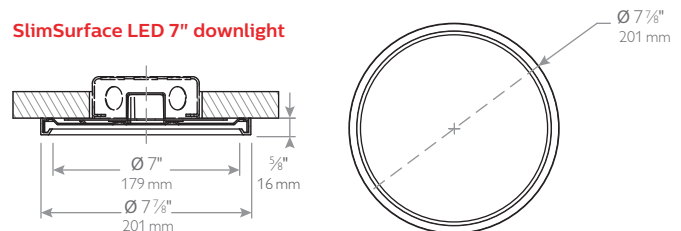

# Round aperture

SlimSurface LED 5" and 7" round aperture

**SlimSurface LED 5" downlight**

**SlimSurface LED 7" downlight**

- 10W SURFACE ROUND LED PANEL WHITE
- 10W SURFACE ROUND LED PANEL WARMWHITE
- 18W SURFACE ROUND LED PANEL WHITE
- 18W SURFACE ROUND LED PANEL WARMWHITE
- 24W SURFACE ROUND LED PANEL WHITE
- 24W SURFACE ROUND LED PANEL WARMWHITE
- 7W RECESSED ROUND LED PANEL WHITE
- 7W RECESSED ROUND LED PANEL WARMWHITE
- 18W RECESSED ROUND LED PANEL WHITE
- 18W RECESSED ROUND LED PANEL WARMWHITE
- 24W RECESSED ROUND LED PANEL WHITE
- 24W RECESSED ROUND LED PANEL WARMWHITE