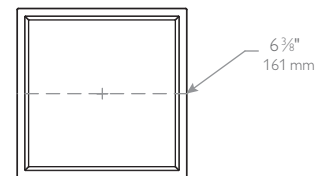

# Square aperture

SlimSurface LED 4" and 6" square aperture

**SlimSurface LED 4" downlight**

**SlimSurface LED 6" downlight**

- 10W SURFACE SQUARE LED PANEL WHITE
- 10W SURFACE SQUARE LED PANEL WARMWHITE
- 18W SURFACE SQUARE LED PANEL WHITE
- 18W SURFACE SQUARE LED PANEL WARMWHITE
- 24W SURFACE SQUARE LED PANEL WHITE
- 24W SURFACE SQUARE LED PANEL WARMWHITE
- 7W RECESSED SQUARE LED PANEL WHITE
- 7W RECESSED SQUARE LED PANEL WARMWHITE
- 18W RECESSED SQUARE LED PANEL WHITE
- 18W RECESSED SQUARE LED PANEL WARMWHITE
- 24W RECESSED SQUARE LED PANEL WHITE
- 24W RECESSED SQUARE LED PANEL WARMWHITE