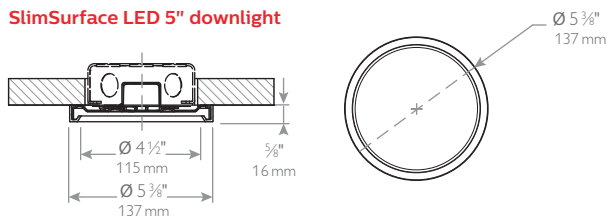

SlimSurface LED 5" downlight